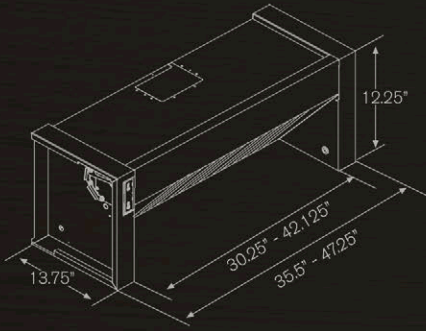

Custom match finish to your cabinetry or appliances.

Features	36"	48"
Stainless steel AISI 430	•	•
Easy Cleaning System	•	•
3 speed electronic controls + Last Time	•	•
Halogen Lighting (20W)	2	2
Industrial Filter with internal grease collector	1	2
Recirculating Kit	•	•

Finishes
Stainless steel

Type of motor / Ø Output
V.850 Internal, 400 CFM

P755